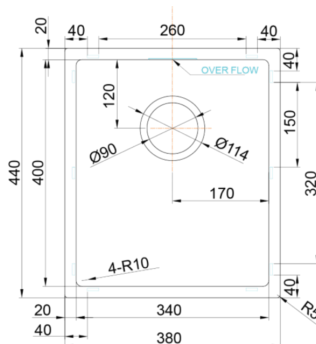

**Robiq\* 340-10, Satin**

Code 9641 SA

**Product Overview**

Overall sink size:	380mm x 440mm	
Bowl dimension:	340mm x 400mm	
Bowl radius:	10mm	
Reversible:	No	
Cut out size:	404mm x 344mm	
Min cabinet size:	450mm	
Installation:	Flushmount, Undermount	Overmount,
Material:	Stainless Steel	
Material Grade:	18/10.304 Stainless Steel	

**Installation measurements**

Included accessories

Basketwaste & Rect. Overflow Kit, 15 L/min Rating (HCO)

No Image

No Image

Basket Waste Strainer 15 L/min Rating, Suits 5901 ZZ

HH Waste Cover Badge for Robiq Sinks (large)

Suggested accessories

Hot Mat, Stainless Steel

Colander, Stainless Steel

Chopping Board, 351 x 410mm

Sink Miracle 200ml

Robiq\* Drainer Tray, 395 x 425mm