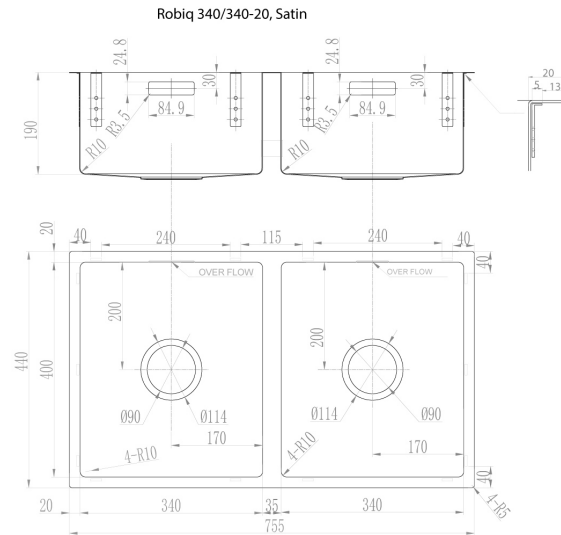

Code 9646 SA

Product Overview

Overall sink size:	755mm x 440mm
Bowl dimension:	400mm x 340mm, 400mm x 340mm
Bowl depth:	190mm
Bowl radius:	10mm
Reversible:	No
Cut out size:	404mm x 719mm
Min cabinet size:	800mm
Installation:	Overmount, Undermount
Material:	Stainless Steel
Material Grade:	18/10.304 Stainless Steel

Installation measurements

Included accessories

Basketwaste & Rect. Overflow Kit, 15 L/min Rating (HCO)

No Image

No Image

Basket Waste Strainer 15 L/min Rating, Suits 5901 ZZ

HH Waste Cover Badge for Robiq Sinks (large)