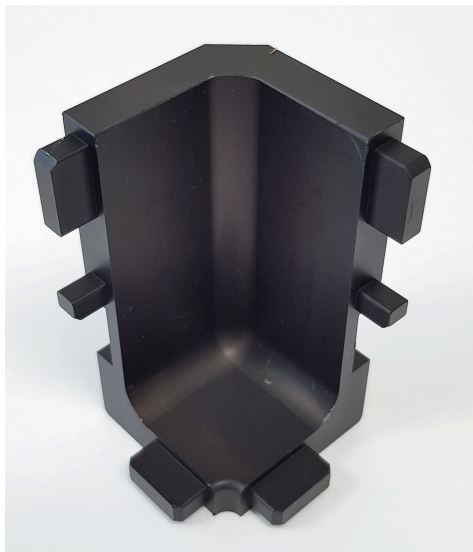

Vercelli Top Internal Cnr, Matt Black

Code 30.1469.BL

Product Overview

Code:	30.1469.BL
Handle Type:	Extrusion Handles
Handle Finish:	Black
Material:	Aluminium