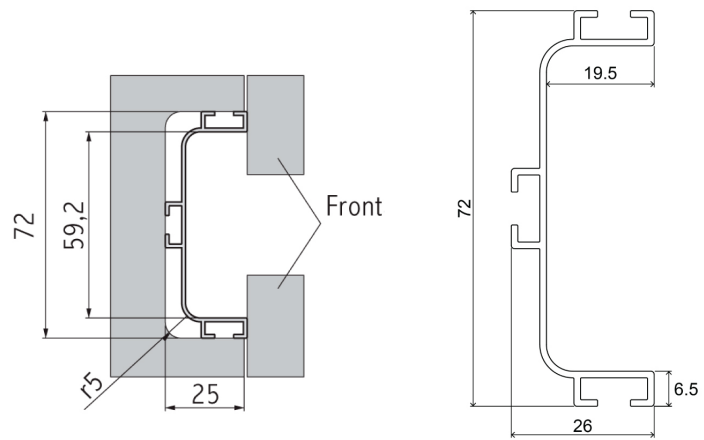

## Vercelli Top, 4200mm, White

Code 30.1477.WH

### Product Overview

Code:	30.1477.WH
Handle Type:	Continuous Profile Handles
Handle Length (mm):	4200
Handle Width (mm):	57
Handle Projection (mm):	26
Handle Finish:	White
Material:	Aluminium

### Installation measurements