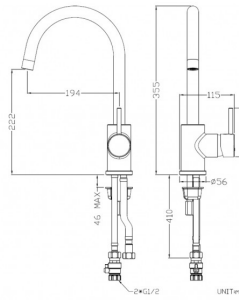

## Product Overview

Tap Pressure: All pressures

WELS rating: 5 Star

Warranty: 5 years

Tap swivel 360°  
spout:

Cartridge: Ceramic-Disc Cartridge

Material: Brass

Display Locations: View this item in our [Auckland Showroom](#).

## Installation measurements