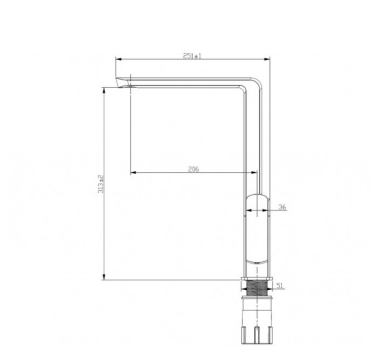

Elementi Ion Mixer, All pressure, Black

Code 40.0821.BL

Product Overview

Tap Pressure:	All pressures
WELS rating:	4 Star
Warranty:	5 years
Tap swivel spout:	360°
Cartridge:	Ceramic-Disc Cartridge
Material:	Brass

Installation measurements

WELS rating