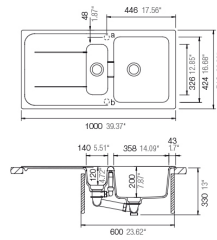

Wembley D-150, 1000-15, Polaris

Code 20.1429.WH

Product Overview

Overall sink size:	1000mm x 510mm
Bowl dimension:	358mm x 424mm, 140mm x 326mm
Bowl depth:	/120mm
Reversible:	Yes
Cut out size:	980mm x 480mm
Min cabinet size:	600mm
Installation:	Flushmount, Overmount, Undermount
Material:	Quartz
Material Grade:	80-85% Quartz and 15-20% Acrylic and Pigments
Suits Waste Disposal Unit:	No - The diameter of the waste is only 86.5mm so does not suit a standard 90mm disposal unit

Installation measurements

Included accessories

Schock Dual Basketwaste & Single centre Overflow - Chrome, rect. centre type

No Image

No Image

No Image

Schock basket waste strainer

No Image