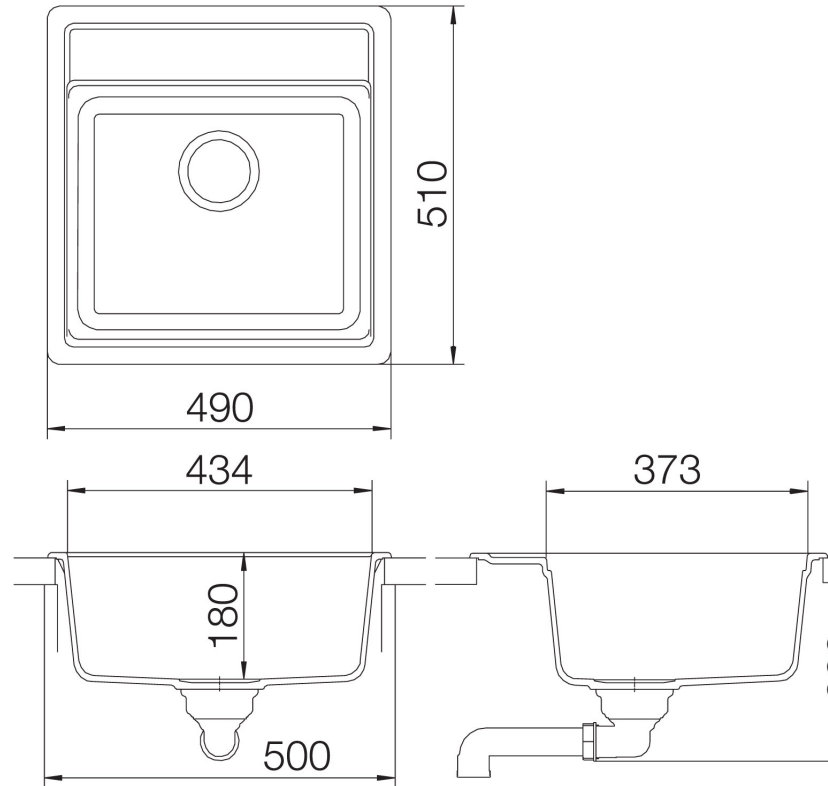

Snowdon 490-10, Sunflower Yellow

Code 9716 YE

Product Overview

Overall sink size:	490mm x 510mm
Bowl dimension:	434mm x 373mm
Bowl radius:	10mm
Reversible:	No
Cut out size:	470mm x 490mm
Min cabinet size:	500mm
Installation:	Overmount, Undermount
Material:	Quartz

Installation measurements

Tap Match

Cape

Production information

Code:	9202 CH
Tap Pressure:	All pressures
WELS rating:	3 Star
Warranty:	5 years
Tap swivel spout:	360°
Cartridge:	Ceramic-Disc Cartridge
Assembled:	New Zealand
Material:	Stainless steel, Chrome