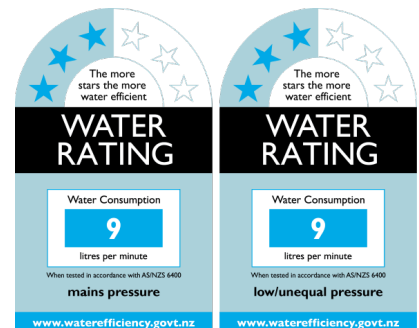

WELS rating