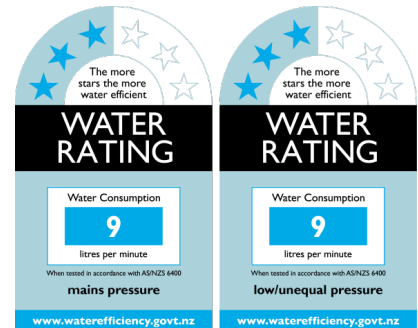

Installation measurements

Tap Match

Cape

Production information

| | |
|-------------------|-------------------------|
| Code: | 9202 CH |
| Tap Pressure: | All pressures |
| WELS rating: | 3 Star |
| Warranty: | 5 years |
| Tap swivel spout: | 360° |
| Cartridge: | Ceramic-Disc Cartridge |
| Assembled: | New Zealand |
| Material: | Stainless steel, Chrome |

WELS rating

Suggested accessories

Sink Miracle 200ml

Hot Mat, Stainless Steel