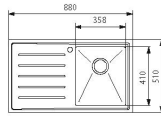

Installation measurements