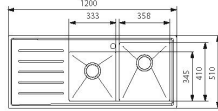

Installation measurements