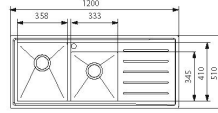

Installation measurements