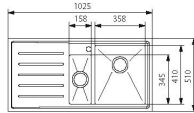

Installation measurements