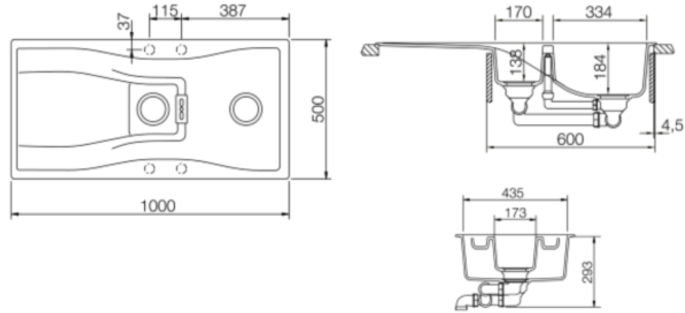

Aspiring 1000-15, Polaris

Code 9720 WH

Product Overview

Overall sink size:	1000mm x 500mm	
Bowl dimension:	334mm x 435mm, 170mm x 173mm	
Bowl depth:	138mm	
Bowl radius:	10mm	
Reversible:	Yes	
Cut out size:	980mm x 480mm	
Min cabinet size:	600mm	
Installation:	Flushmount, Undermount	Overmount,
Material:	Quartz	

Installation measurements

Pike

Tap Match

Production information

Code:	9220 WH
Tap Pressure:	Mains Pressure
WELS rating:	3 Star
Warranty:	5 years
Tap swivel spout:	360°
Cartridge:	Ceramic-Disc Cartridge
Assembled:	Italy
Material:	