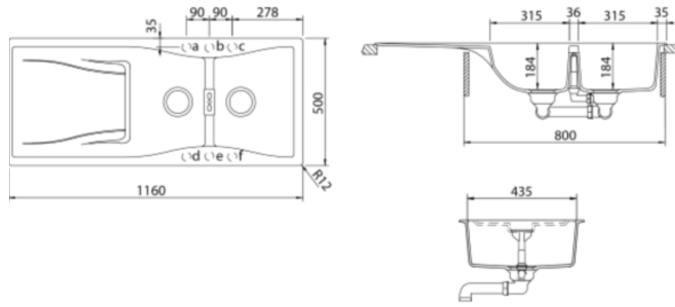

Aspiring 1160-20, Polaris

Code 9723 WH

Product Overview

Overall sink size:	1160mm x 500mm	
Bowl dimension:	315mm x 435mm, 315mm x 435mm	
Bowl depth:	/184mm	
Bowl radius:	10mm	
Reversible:	Yes	
Cut out size:	1140mm x 480mm	
Min cabinet size:	800mm	
Installation:	Flushmount, Undermount	Overmount,
Material:	Quartz	

Installation measurements

Pike

Tap Match

Production information

Code:	9220 WH
Tap Pressure:	Mains Pressure
WELS rating:	3 Star
Warranty:	5 years
Tap swivel spout:	360°
Cartridge:	Ceramic-Disc Cartridge
Assembled:	Italy
Material:	