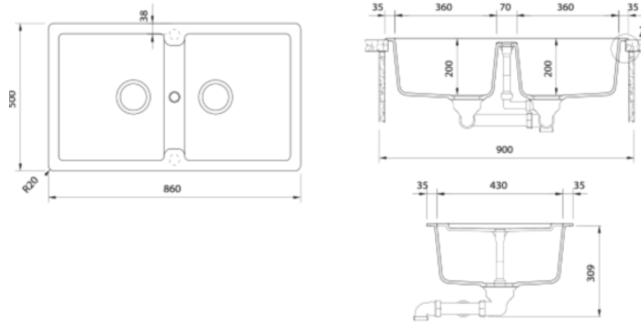

## Product Overview

Overall sink size:	860mm x 500mm
Bowl dimension:	360mm x 430mm, 360mm x 430mm
Bowl depth:	/200mm
Bowl radius:	10mm
Reversible:	Yes
Cut out size:	840mm x 480mm
Min cabinet size:	900mm
Installation:	Overmount, Undermount
Material:	Quartz

## Installation measurements

## Production information

Code:	9233 WH
Tap Pressure:	Mains Pressure
WELS rating:	1 Star
Warranty:	5 years
Tap swivel spout:	360°
Cartridge:	Ceramic-Disc Cartridge
Assembled:	Italy
Material:	