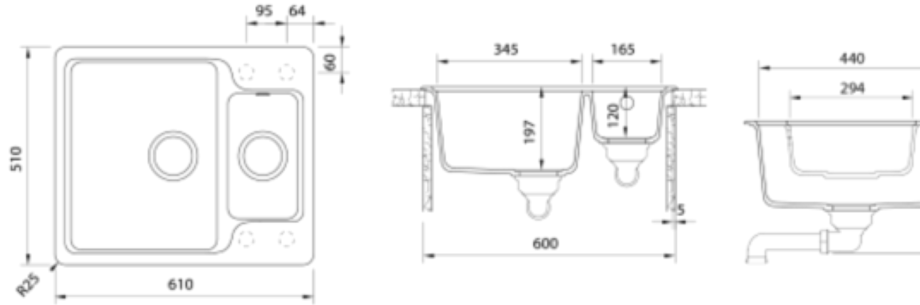

Domett 610-15, Alpina

Code 9767 WH

Product Overview

Overall sink size:	610mm x 510mm
Bowl dimension:	345mm x 440mm, 165mm x 294mm
Bowl depth:	120mm
Bowl radius:	15mm
Reversible:	Yes
Cut out size:	590mm x 490mm
Min cabinet size:	600mm
Installation:	Overmount, Undermount
Material:	Quartz
Material Grade:	80-85% Quartz and 15-20% Acrylic and Pigments

Installation measurements

Glacier

Tap Match

Production information

Code:	9233 WH
Tap Pressure:	Mains Pressure
WELS rating:	1 Star
Warranty:	5 years
Tap swivel spout:	360°
Cartridge:	Ceramic-Disc Cartridge
Assembled:	Italy
Material:	