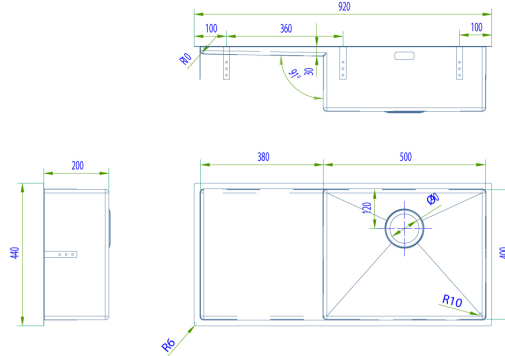

Grande Robiq 500-10 RH, Satin

Code 9655 SA

Product Overview

Overall sink size:	920mm x 440mm
Bowl dimension:	500mm x 400mm
Bowl radius:	10mm
Reversible:	No
Cut out size:	886mm x 406mm
Min cabinet size:	600mm
Installation:	Overmount, Undermount, Welded
Material:	Stainless Steel
Material Grade:	18/10.304 Stainless Steel

Installation measurements

Okura

Tap Match

Production information

Code:	9204 CH
Tap Pressure:	Mains Pressure
WELS rating:	3 Star
Warranty:	5 years
Tap swivel spout:	360°
Cartridge:	Ceramic-Disc Cartridge
Assembled:	New Zealand
Material:	

WELS rating

Included accessories

Suggested accessories

Basketwaste & Designer Overflow, suits badge type overflow, perforated, 365 x 425 O.D

Basket, 320 x 380, Stainless Steel

Chopping Board, 351 x 410mm

Basket Waste Strainer 200ml SS, Suits badge type overflow (9427)