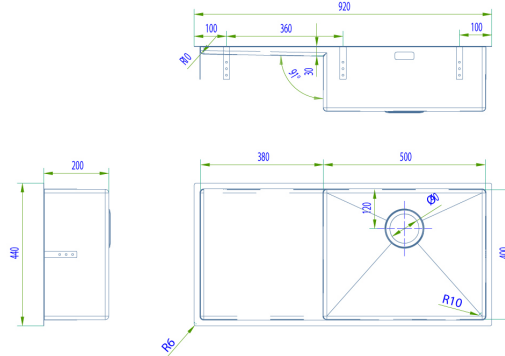

Grande Robiq 500-10 LH, Satin

Code 9656 SA

Product Overview

Overall sink size:	910mm x 440mm
Bowl dimension:	500mm x 400mm
Bowl radius:	10mm
Reversible:	No
Cut out size:	886mm x 406mm
Min cabinet size:	600mm
Installation:	Overmount, Undermount, Welded
Material:	Stainless Steel
Material Grade:	18/10.304 Stainless Steel

Installation measurements

Okura

Tap Match

Production information

Code:	9204 CH
Tap Pressure:	Mains Pressure
WELS rating:	3 Star
Warranty:	5 years
Tap swivel spout:	360°
Cartridge:	Ceramic-Disc Cartridge
Assembled:	New Zealand
Material:	Brass

WELS rating

Included accessories

Suggested accessories

Basketwaste & Designer Overflow, suits badge type overflow
Trawl 108
Perforated, 365 x 425 O.D

Basket, 320 x 380,
Stainless Steel

Chopping Board,
351 x 410mm