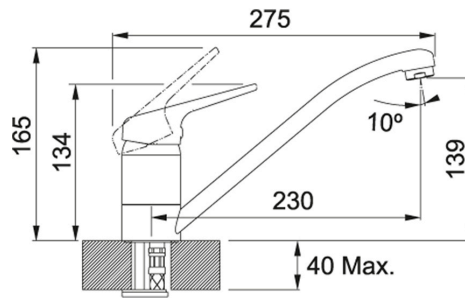

## Product Overview

Tap Pressure:	Mains Pressure
WELS rating:	4 Star
Warranty:	5 years
Tap swivel spout:	360°
Cartridge:	Ceramic-Disc Cartridge
Assembled:	Italy

## Installation measurements