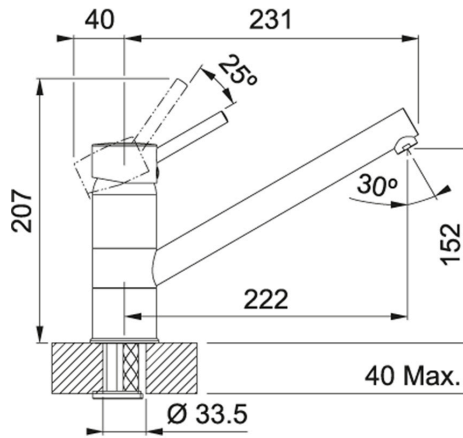

Franke Eclipse Swivel Tap Chrome (TA6000)

Code 40.1863.CH

Product Overview

Tap Pressure:	Mains Pressure
WELS rating:	6 Star
Warranty:	5 years
Tap swivel spout:	360°
Cartridge:	Ceramic-Disc Cartridge
Assembled:	Italy

Installation measurements

WELS rating