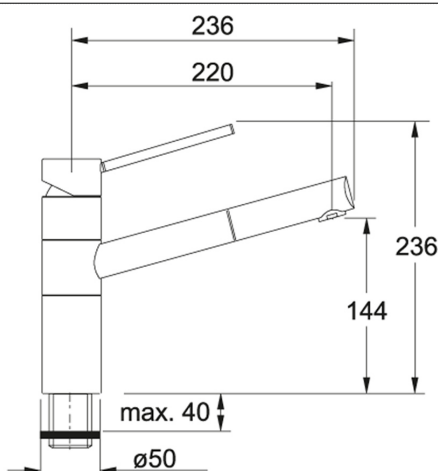

Code 40.1866.CH

Product Overview

Tap Pressure:	Mains Pressure
WELS rating:	4 Star
Warranty:	5 years
Tap swivel spout:	120°
Cartridge:	Ceramic-Disc Cartridge
Assembled:	Italy

Installation measurements

WELS rating