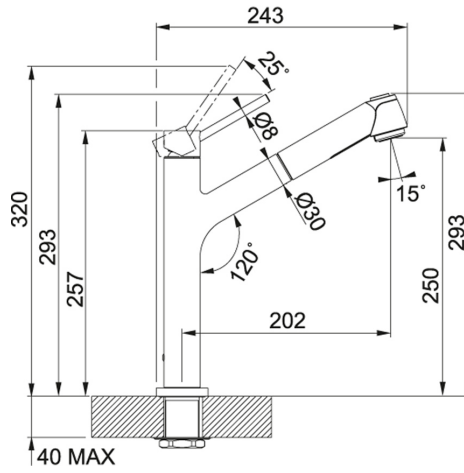

Franke Maxxis Pull-Out Tap Chrome (TA6201)

Code 40.1867.CH

Product Overview

Tap Pressure:	Mains Pressure
WELS rating:	5 Star
Warranty:	5 years
Tap swivel spout:	120°
Cartridge:	Ceramic-Disc Cartridge
Assembled:	Italy

Installation measurements

WELS rating