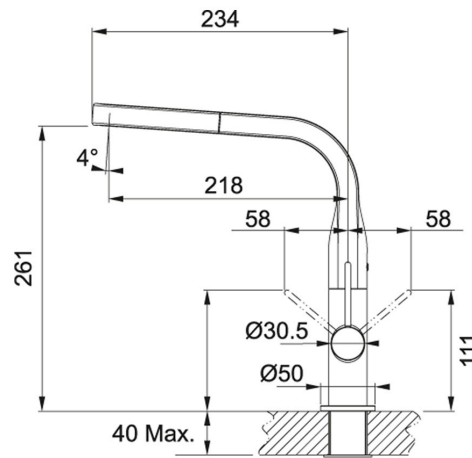

# Franke Sinos Pull-Out Tap Chrome (TA6301)

Code 40.1870.CH

### Product Overview

Tap Pressure:	Mains Pressure
WELS rating:	4 Star
Warranty:	5 years
Tap swivel spout:	360°
Cartridge:	Ceramic-Disc Cartridge
Assembled:	Italy
Material:	Brass

### Installation measurements