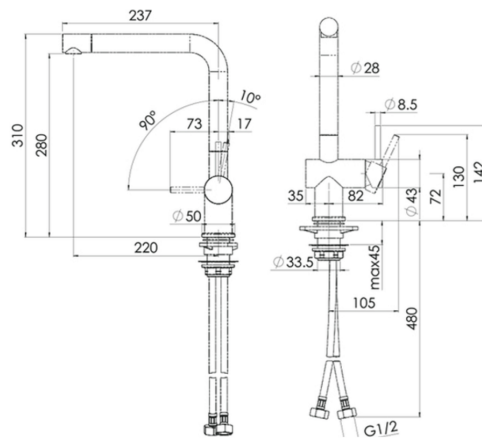

Franke Active Plus Swivel Tap Chrome (TA7610)

Code 40.1871.CH

Product Overview

Tap Pressure:	Mains Pressure
WELS rating:	4 Star
Warranty:	5 years
Tap swivel spout:	360°
Cartridge:	Ceramic-Disc Cartridge
Assembled:	Italy

Installation measurements

WELS rating