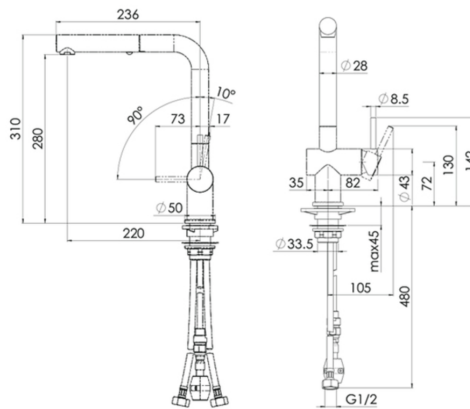

Franke Active Plus Pull-Out Tap Chrome (TA7611)

Code 40.1872.CH

Product Overview

Tap Pressure:	Mains Pressure
WELS rating:	5 Star
Warranty:	5 years
Tap swivel spout:	360°
Cartridge:	Ceramic-Disc Cartridge
Assembled:	Italy

Installation measurements

WELS rating