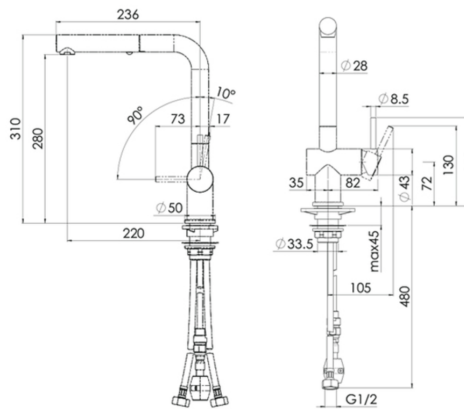

Franke Active Plus Pull-Out Tap Chrome (TA7611)

Code 40.1872.CH

Product Overview

Tap Pressure:	Mains Pressure
WELS rating:	5 Star
Warranty:	5 years
Tap swivel 360° spout:	
Cartridge:	Ceramic-Disc Cartridge
Assembled:	Italy
Material:	Brass
Display Locations:	View this item in our Auckland Showroom.

Installation measurements

WELS rating