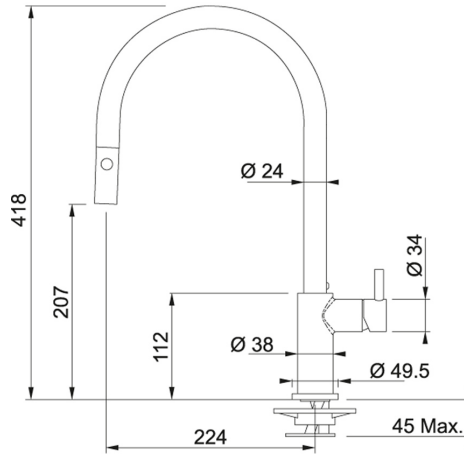

Franke Verona Pull-Out Tap Chrome (TA7311)

Code 40.1877.CH

Product Overview

Tap Pressure:	Mains Pressure
WELS rating:	5 Star
Warranty:	5 years
Tap swivel spout:	180°
Cartridge:	Ceramic-Disc Cartridge
Assembled:	Italy

Installation measurements

WELS rating