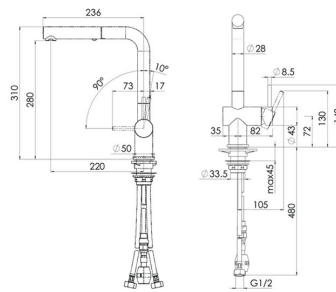

Product overview

Franke Active Plus Pull-Out Tap Matte Black (TA7611MB)

Code 40.1882.BL

Product Overview

| | |
|-------------------|------------------------|
| Tap Pressure: | Mains Pressure |
| WELS rating: | 4 Star |
| Warranty: | 5 years |
| Tap swivel spout: | 360° |
| Cartridge: | Ceramic-Disc Cartridge |
| Assembled: | Italy |

Installation measurements

WELS rating