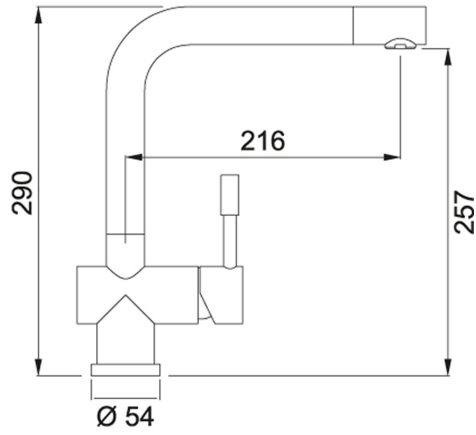

Franke Atlas Swivel Tap Stainless Steel (TA9520)

Code 40.1889.SS

Product Overview

Tap Pressure:	Mains Pressure
WELS rating:	5 Star
Warranty:	5 years
Tap swivel spout:	360°
Cartridge:	Ceramic-Disc Cartridge
Assembled:	Italy

Installation measurements

WELS rating