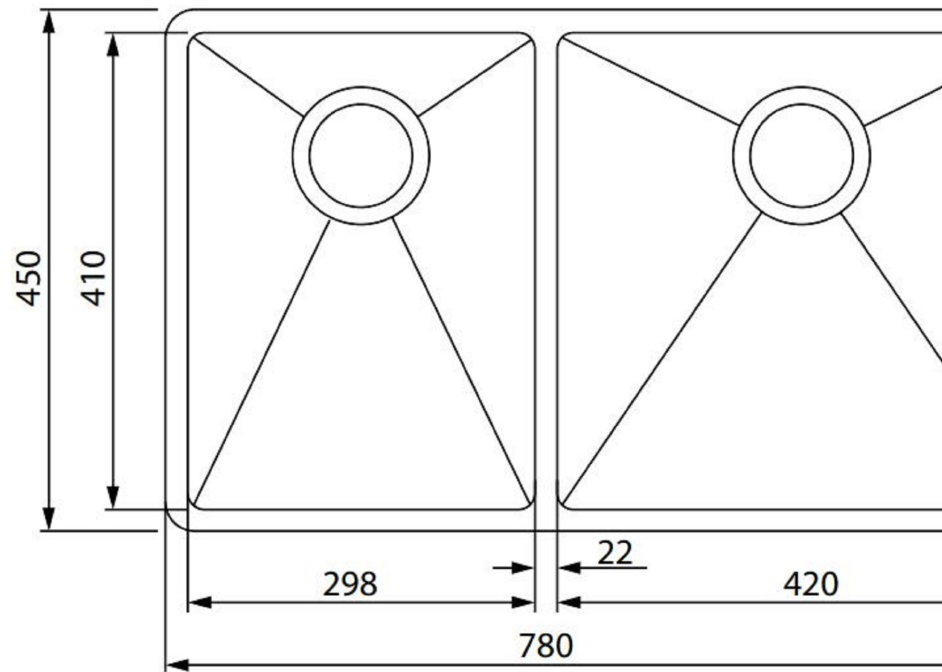

# Franke Bolero BOX 220-420/29 SBL

Code 20.7463.SA

## Product Overview

Overall sink size:	780mm x 450mm	
Bowl dimension:	420mm x 410mm, 298mm x 410mm	
Bowl depth:	/200mm	
Bowl radius:	12mm	
Reversible:	No	
Min cabinet size:	800mm	
Installation:	Flushmount, Undermount,	Overmount,
Material:	Stainless Steel	

## Installation measurements