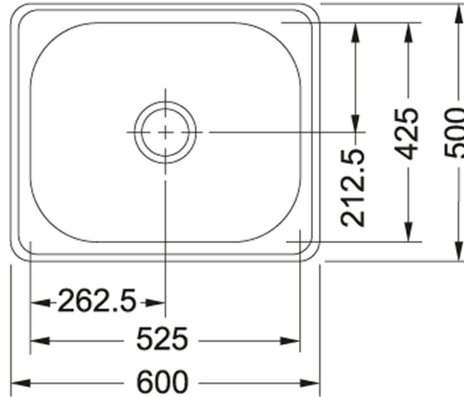

Franke Deluxe DLT 610

Code 20.7475.SA

Product Overview

| | |
|--------------------|---------------------------|
| Overall sink size: | 600mm x 500mm |
| Bowl dimension: | 525mm x 425mm |
| Reversible: | No |
| Cut out size: | 588mm x 488mm |
| Min cabinet size: | 600mm |
| Installation: | |
| Material: | Stainless Steel |
| Material Grade: | 18/10.304 Stainless Steel |

Installation measurements

Included accessories

Franke WK655 Semi Waste Basket without overflow

No Image

Franke standard waste strainer (WP669)