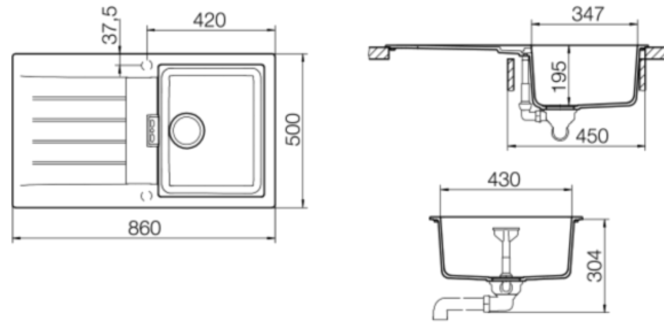

Egmont 860-10, Nero

Code 9309 BL

Product Overview

Overall sink size:	860mm x 500mm
Bowl dimension:	430mm x 347mm
Bowl radius:	10mm
Reversible:	Yes
Cut out size:	840mm x 480mm
Min cabinet size:	450mm
Installation:	Overmount, Undermount
Material:	Quartz
Material Grade:	80-85% Quartz and 15-20% Acrylic and Pigments

Installation measurements

Pike

Tap Match

Production information

Code:	9221 BL
Tap Pressure:	Mains Pressure
WELS rating:	3 Star
Warranty:	5 years
Tap swivel spout:	360°
Cartridge:	Ceramic-Disc Cartridge
Assembled:	Italy
Material:	