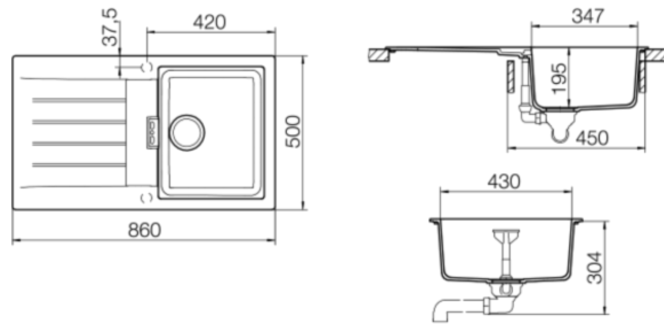

Egmont 860-10, Nero

Code 9309 BL

Product Overview

Overall sink size:	860mm x 500mm
Bowl dimension:	430mm x 347mm
Bowl radius:	10mm
Reversible:	Yes
Cut out size:	840mm x 480mm
Min cabinet size:	450mm
Installation:	Overmount, Undermount
Material:	Quartz
Material Grade:	80-85% Quartz and 15-20% Acrylic and Pigments

Installation measurements

Pike

Tap Match

Production information

Code:	9221 BL
Tap Pressure:	Mains Pressure
WELS rating:	3 Star
Warranty:	5 years
Tap swivel spout:	360°
Cartridge:	Ceramic-Disc Cartridge
Assembled:	Italy
Material:	