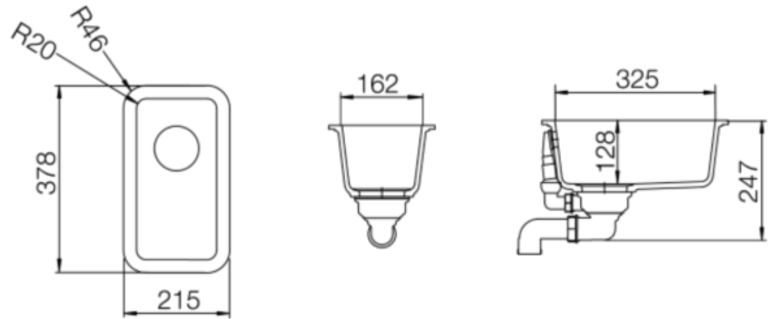

Benmore 215-10, Nero

Code 9731 BL

Product Overview

Overall sink size:	378mm x 215mm
Bowl dimension:	325mm x 162mm
Bowl radius:	20mm
Reversible:	No
Cut out size:	325mm x 162mm
Min cabinet size:	300mm
Installation:	Overmount, Undermount
Material:	Quartz

Installation measurements

Pike

Tap Match

Production information

Code:	9221 BL
Tap Pressure:	Mains Pressure
WELS rating:	3 Star
Warranty:	5 years
Tap swivel spout:	360°
Cartridge:	Ceramic-Disc Cartridge
Assembled:	Italy
Material:	