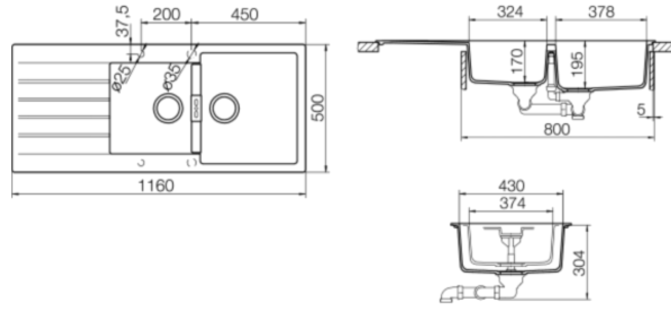

## Product Overview

Overall sink size:	1160mm x 500mm
Bowl dimension:	378mm x 430mm, 324mm x 347mm
Bowl depth:	170mm
Bowl radius:	10mm
Reversible:	Yes
Cut out size:	1140mm x 480mm
Min cabinet size:	800mm
Installation:	Overmount, Undermount
Material:	Quartz
Material Grade:	80-85% Quartz and 15-20% Acrylic and Pigments

## Installation measurements

## Production information

Code:	9221 BL
Tap Pressure:	Mains Pressure
WELS rating:	3 Star
Warranty:	5 years
Tap swivel spout:	360°
Cartridge:	Ceramic-Disc Cartridge
Assembled:	Italy
Material:	