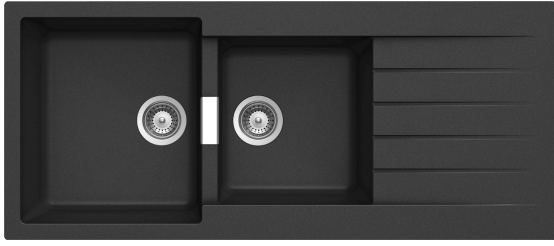

# Egmont 1160-20, Nero

Code 9295 BL

## Product Overview

Overall sink size:	1160mm x 500mm
Bowl dimension:	378mm x 430mm, 324mm x 347mm
Bowl depth:	170mm
Bowl radius:	10mm
Reversible:	Yes
Cut out size:	1140mm x 480mm
Min cabinet size:	800mm
Installation:	Overmount, Undermount
Material:	Quartz
Material Grade:	80-85% Quartz and 15-20% Acrylic and Pigments

## Production information

Code:	9221 BL
Tap Pressure:	Mains Pressure
WELS rating:	3 Star
Warranty:	5 years
Tap swivel spout:	360°
Cartridge:	Ceramic-Disc Cartridge
Assembled:	Italy
Material:	