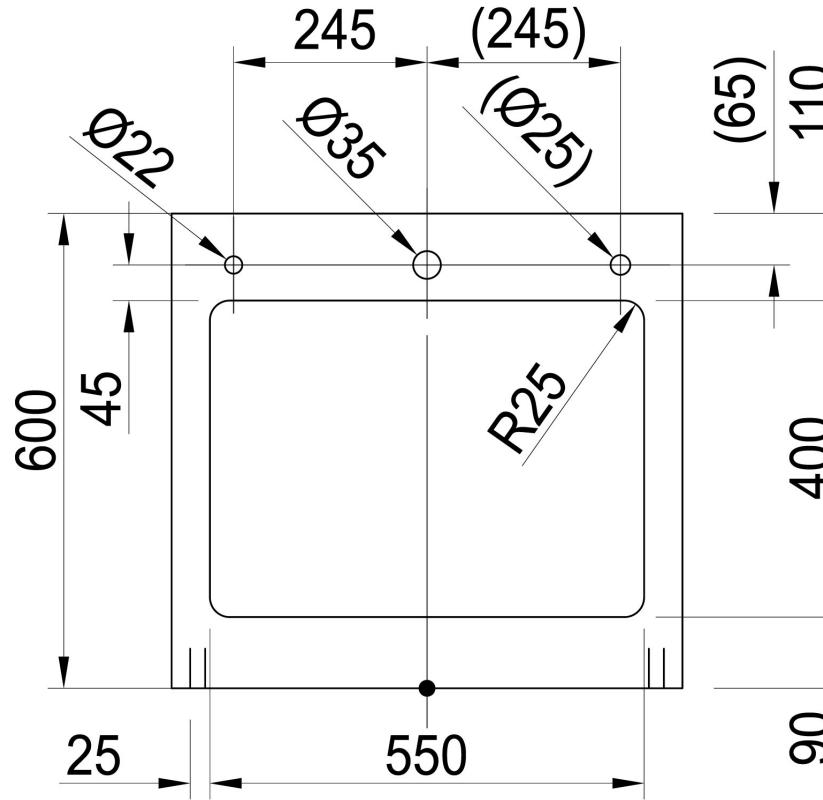

Installation measurements

Included accessories