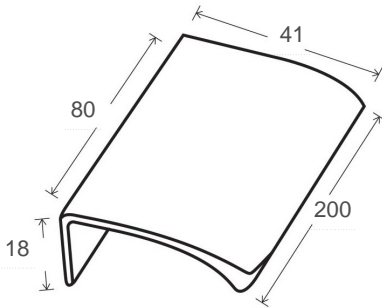

Edge Straight, 200mm, Grey

Code 30.2066.GR

Product Overview

Code:	30.2066.GR
Handle Type:	Pull Handles
Handle Length (mm):	200
Handle Height (mm):	18
Handle Depth (mm):	41
Handle Hole Centre(mm):	80

Handle Finish:	Grey
Material:	Aluminium