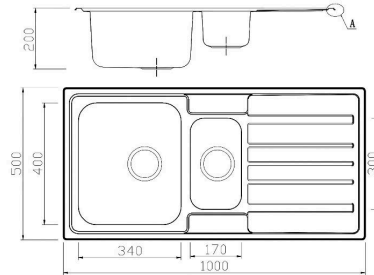

Alaska 1000-15, Satin

Code 8632 SA

Product Overview

Overall sink size:	1000mm x 500mm
Bowl dimension:	340mm x 400mm, 170mm x 300mm
Bowl depth:	/170mm
Bowl radius:	60mm
Reversible:	Yes
Min cabinet size:	530mm
Installation:	Overmount, Undermount
Material:	Stainless Steel
Material Grade:	18/10.304 Stainless Steel

Installation measurements

Cape

Tap Match

Production information

Code:	9202 CH
Tap Pressure:	All pressures
WELS rating:	3 Star
Warranty:	5 years
Tap swivel spout:	360°
Cartridge:	Ceramic-Disc Cartridge
Assembled:	New Zealand
Material:	Stainless steel, Chrome

WELS rating

Suggested accessories

Hot Mat, Stainless Steel

Chopping Board, 351 x 410mm

Spazio plumbing Kit Double

Sink Miracle 200ml