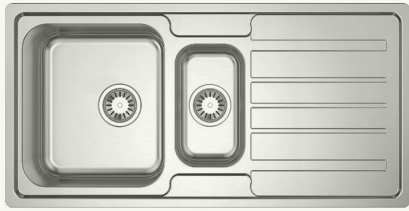

Alaska 1000-15, Satin

Code 8632 SA

Product Overview

Overall sink size:	1000mm x 500mm
Bowl dimension:	340mm x 400mm, 170mm x 300mm
Bowl depth:	/170mm
Bowl radius:	60mm
Reversible:	Yes
Min cabinet size:	530mm
Installation:	Overmount, Undermount
Material:	Stainless Steel
Material Grade:	18/10.304 Stainless Steel

Installation measurements

Cape

Tap Match

Production information

Code:	9202 CH
Tap Pressure:	All pressures
WELS rating:	3 Star
Warranty:	5 years
Tap swivel spout:	360°
Cartridge:	Ceramic-Disc Cartridge
Assembled:	New Zealand
Material:	Stainless steel, Chrome

WELS rating

Suggested accessories

Hot Mat, Stainless Steel

Chopping Board, 351 x 410mm

Spazio plumbing Kit Double

Sink Miracle 200ml