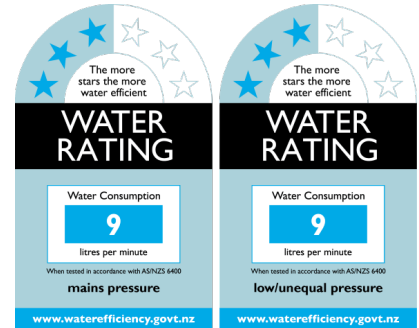

WELS rating

Suggested accessories