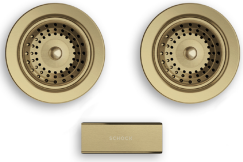

Basketwaste Set Brushed Brass-Suits Aoraki 860-20 & Egmont 1160-20

Code 20.9112.BB

Product Overview

Reversible:	No
Installation:	
Material:	Stainless Steel