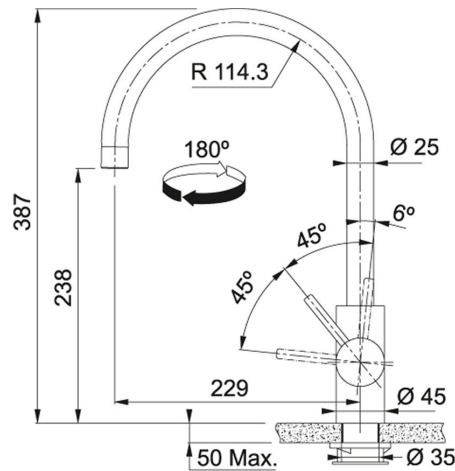

Stirling Swivel Tap, Black Steel

Code 40.1900.BL

Product Overview

Tap Pressure:	Mains Pressure
WELS rating:	5 Star
Warranty:	5 years
Tap swivel spout:	180°
Cartridge:	Ceramic-Disc Cartridge
Assembled:	Italy

Installation measurements

WELS rating