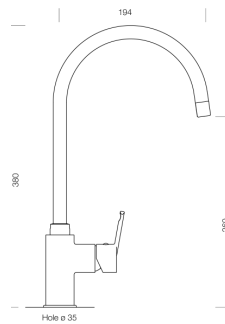

Glacier Sink Mixer, Alpina

Code 9233 WH

Product Overview

Code:	9233 WH
Tap Pressure:	Mains Pressure
WELS rating:	1 Star
Warranty:	5 years
Tap swivel spout:	360°
Cartridge:	Ceramic-Disc Cartridge
Assembled:	Italy
Material:	Brass

Installation measurements

WELS rating