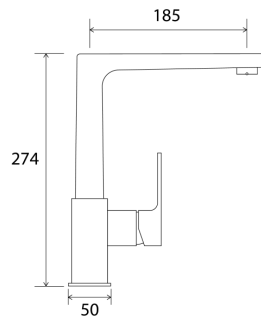

# Huka Sink Mixer, Chrome

Code 9296 CH

## Product Overview

Code:	9296 CH
Tap Pressure:	Mains Pressure
WELS rating:	3 Star
Warranty:	5 years
Tap swivel spout:	360°
Cartridge:	Ceramic-Disc Cartridge
Assembled:	New Zealand

## Installation measurements