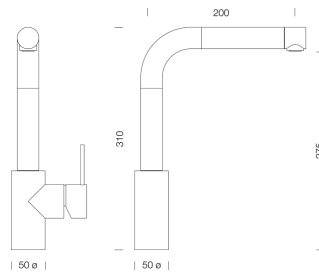

Pike Sink Mixer, Alpina

Code 9220 WH

Product Overview

Code:	9220 WH
Tap Pressure:	Mains Pressure
WELS rating:	3 Star
Warranty:	5 years
Tap swivel spout:	360°
Cartridge:	Ceramic-Disc Cartridge
Assembled:	Italy
Display Locations:	View in our Auckland Showroom and Christchurch Showroom

Installation measurements

WELS rating