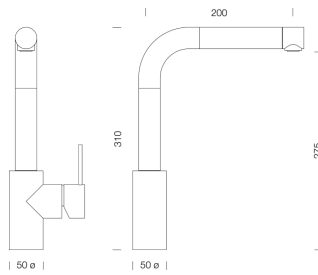

Pike Sink Mixer, Alpina

Code 9220 WH

Product Overview

Code:	9220 WH
Tap Pressure:	Mains Pressure
WELS rating:	3 Star
Warranty:	5 years
Tap swivel spout:	360°
Cartridge:	Ceramic-Disc Cartridge
Assembled:	Italy
Material:	Brass
Display Locations:	View in our Auckland Showroom and Christchurch Showroom

Installation measurements

WELS rating