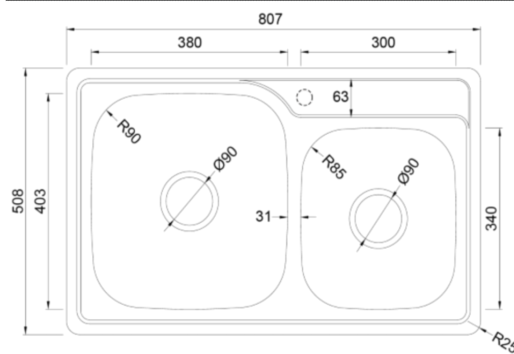

### Product Overview

Overall sink size:	807mm x 508mm
Bowl dimension:	380mm x 403mm, 300mm x 340mm
Bowl depth:	160mm
Bowl radius:	90mm
Reversible:	No
Cut out size:	777mm x 478mm
Min cabinet size:	750mm
Installation:	Overmount, Undermount
Material:	Stainless Steel
Material Grade:	18/10.304 Stainless Steel

### Installation measurements

### Production information

Code:	9202 CH
Tap Pressure:	All pressures
WELS rating:	3 Star
Warranty:	5 years
Tap swivel spout:	360°
Cartridge:	Ceramic-Disc Cartridge
Assembled:	New Zealand
Material:	Brass