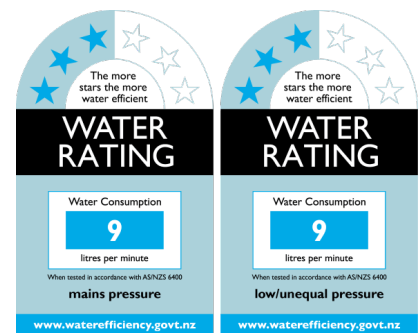

### Production information

Code:	9202 CH
Tap Pressure:	All pressures
WELS rating:	3 Star
Warranty:	5 years
Tap swivel spout:	360°
Cartridge:	Ceramic-Disc Cartridge
Assembled:	New Zealand
Material:	Brass

### WELS rating