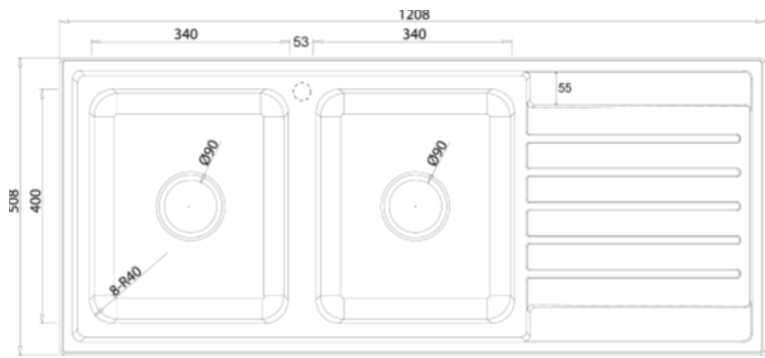

Nebraska 1220-20, Satin

Code 8633 SA

Product Overview

Overall sink size:	1208mm x 508mm
Bowl dimension:	340mm x 400mm, 340mm x 400mm
Bowl depth:	190mm
Bowl radius:	40mm
Reversible:	Yes
Cut out size:	1178mm x 478mm
Min cabinet size:	800mm
Installation:	Overmount, Undermount
Material:	Stainless Steel
Material Grade:	18/10.304 Stainless Steel

Installation measurements

Cape

Tap Match

Production information

Code:	9202 CH
Tap Pressure:	All pressures
WELS rating:	3 Star
Warranty:	5 years
Tap swivel spout:	360°
Cartridge:	Ceramic-Disc Cartridge
Assembled:	New Zealand
Material:	Brass

WELS rating

Included accessories

Suggested accessories

Basketwaste & Designer Overflow, suits badge type 9427
Tray, SS Perforated, 365 x 425 O.D

Basket, 320 x 380, Stainless Steel

Chopping Board, 351 x 410mm