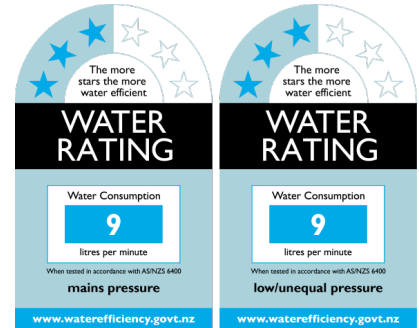

WELS rating