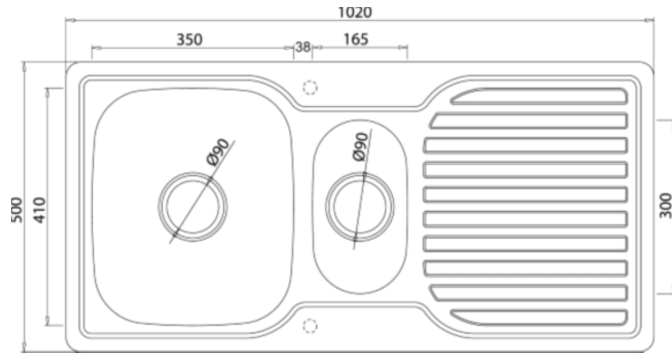

### Product Overview

Overall sink size:	1020mm x 500mm
Bowl dimension:	350mm x 410mm, 165mm x 300mm
Bowl depth:	130mm
Bowl radius:	100mm
Reversible:	Yes
Cut out size:	988mm x 468mm
Min cabinet size:	600mm
Installation:	Overmount, Undermount
Material:	Stainless Steel
Material Grade:	18/10.304 Stainless Steel

### Installation measurements

Tap Match

### Production information

Code:	9202 CH
Tap Pressure:	All pressures
WELS rating:	3 Star
Warranty:	5 years
Tap swivel spout:	360°
Cartridge:	Ceramic-Disc Cartridge
Assembled:	New Zealand
Material:	Stainless steel, Chrome