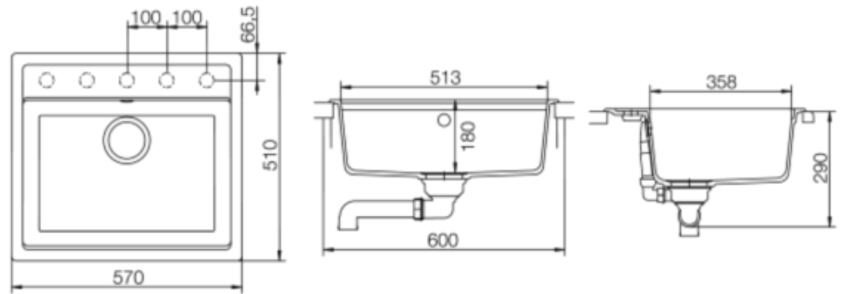

Snowdon 570-10, Alpina

Code 9710 WH

Product Overview

Overall sink size:	570mm x 510mm
Bowl dimension:	513mm x 358mm
Bowl radius:	10mm
Reversible:	No
Cut out size:	550mm x 490mm
Min cabinet size:	600mm
Installation:	Overmount, Undermount
Material:	Quartz
Material Grade:	80-85% Quartz and 15-20% Acrylic and Pigments

Display View this item in our [Auckland Showroom](#).

Installation measurements

Pike

Tap Match

Production information

Code:	9220 WH
Tap Pressure:	Mains Pressure
WELS rating:	3 Star
Warranty:	5 years
Tap swivel spout:	360°
Cartridge:	Ceramic-Disc Cartridge
Assembled:	Italy
Material:	Brass