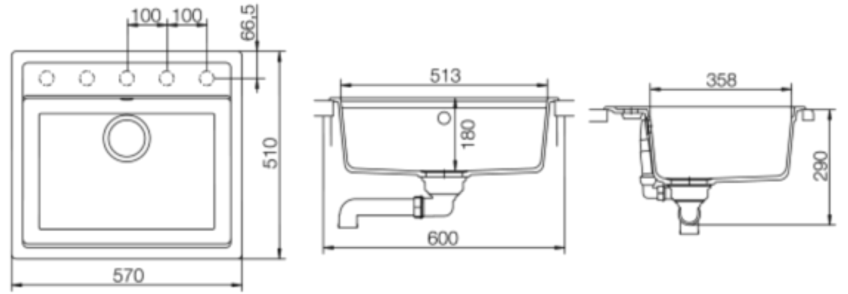

Snowdon 570-10, Nero

Code 9711 BL

Product Overview

Overall sink size:	570mm x 510mm
Bowl dimension:	513mm x 358mm
Bowl radius:	10mm
Reversible:	No
Cut out size:	550mm x 490mm
Min cabinet size:	600mm
Installation:	Overmount, Undermount
Material:	Quartz
Material Grade:	80-85% Quartz and 15-20% Acrylic and Pigments

Installation measurements

Production information

Code:	9221 BL
Tap Pressure:	Mains Pressure
WELS rating:	3 Star
Warranty:	5 years
Tap swivel spout:	360°
Cartridge:	Ceramic-Disc Cartridge
Assembled:	Italy
Material:	