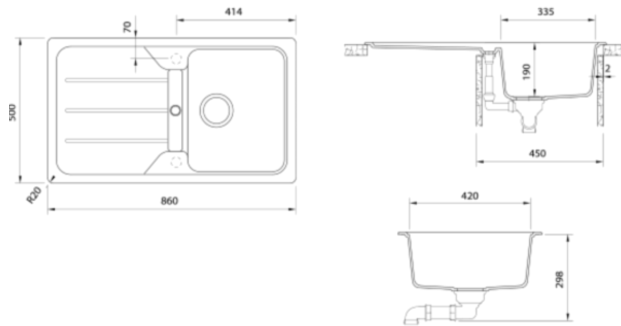

Code 9736 BL

Product Overview

Overall sink size:	860mm x 500mm
Bowl dimension:	335mm x 420mm
Bowl radius:	10mm
Reversible:	Yes
Cut out size:	840mm x 480mm
Min cabinet size:	450mm
Installation:	Overmount, Undermount
Material:	Quartz
Material Grade:	80-85% Quartz and 15-20% Acrylic and Pigments

Installation measurements

Included accessories

Suggested accessories