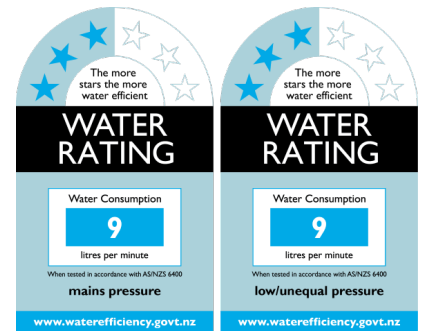

WELS rating