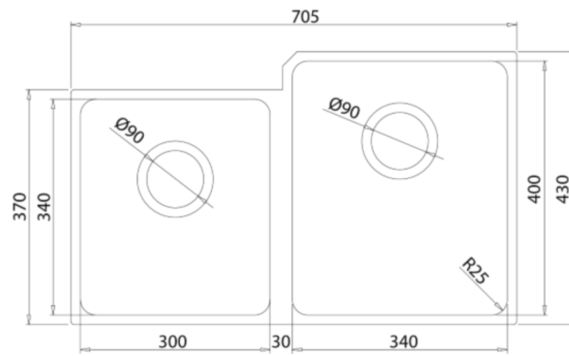

### Product Overview

Overall sink size:	705mm x 430mm
Bowl dimension:	300mm x 340mm, 340mm x 400mm
Bowl depth:	120mm
Bowl radius:	25mm
Reversible:	No
Cut out size:	679mm x 404mm
Min cabinet size:	750mm
Installation:	Overmount, Undermount, Welded
Material:	Stainless Steel
Material Grade:	18/10.304 Stainless Steel

### Installation measurements

### Production information

Code:	9202 CH
Tap Pressure:	All pressures
WELS rating:	3 Star
Warranty:	5 years
Tap swivel spout:	360°
Cartridge:	Ceramic-Disc Cartridge
Assembled:	New Zealand
Material:	Stainless steel, Chrome

Suggested accessories

Tray, SS Perforated, 365 x 425 O.D

Drainer Tray, 395 x 425mm

Basket, 320 x 380, Stainless Steel

Chopping Board, 351 x 410mm

Sink Miracle 200ml

Spazio plumbing Kit Double

Colander, Stainless Steel